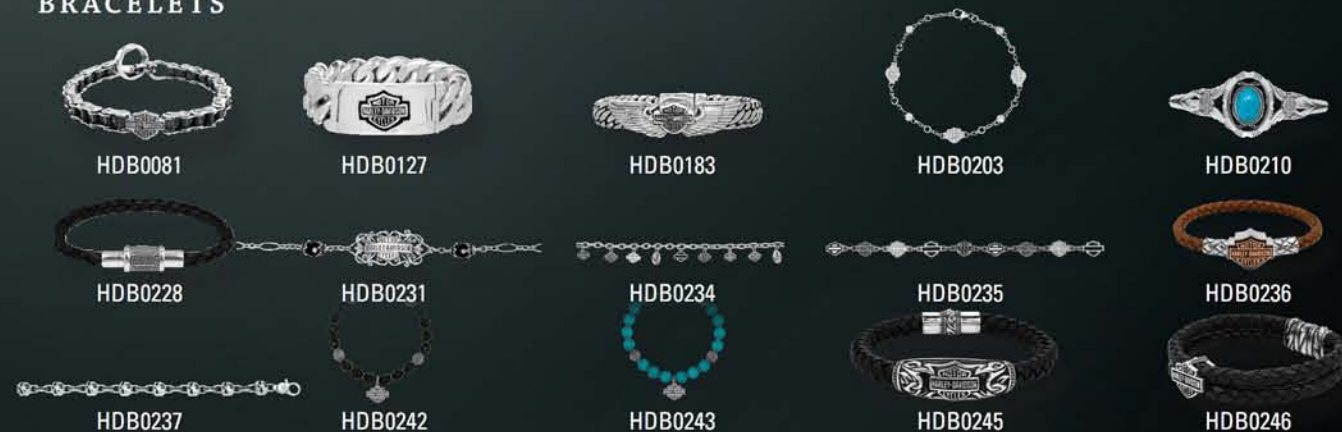

You can purchase a top selling Charm, Earring, Ring or Top Selling Pack created by MOD or create your own. Simply purchase enough jewelry to fill the display and we will provide the display at no cost.

Men's or ladies ring pack with 36 of our most popular rings.

Tall spinner pack with a collection of our top selling earrings and body jewels.

The charm program includes starter bracelets, charm necklaces and an assortment of our best selling charms.

RINGS

BRACELETS

BRACELETS CONTINUED

NECKLACES/PENDANTS

EARRINGS

ACCESSORIES (See Page 26 for CHARMS and Page 31 for RIDE BELLS)

Please see Page 19 for the **FOREVER DIAMOND COLLECTION**  
New Items Are Labeled In **Orange**