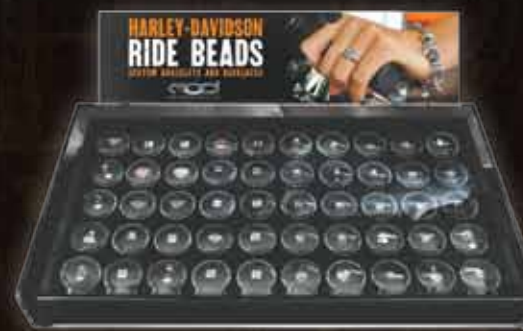

HRB087
H-D® HOG™
Ride Bell

See pages 34-35 for RIDE BEADS

See page 33 for CHARMS

See pages 82-84 for RIDE BELLS

See pages 50-59 for MILESTONE LOCKETS

See pages 60-70 for THE LEGEND BANGLES

DISP-ACR-LG
Acrylic case with display card.
Will showcase up to 50 Ride Beads.